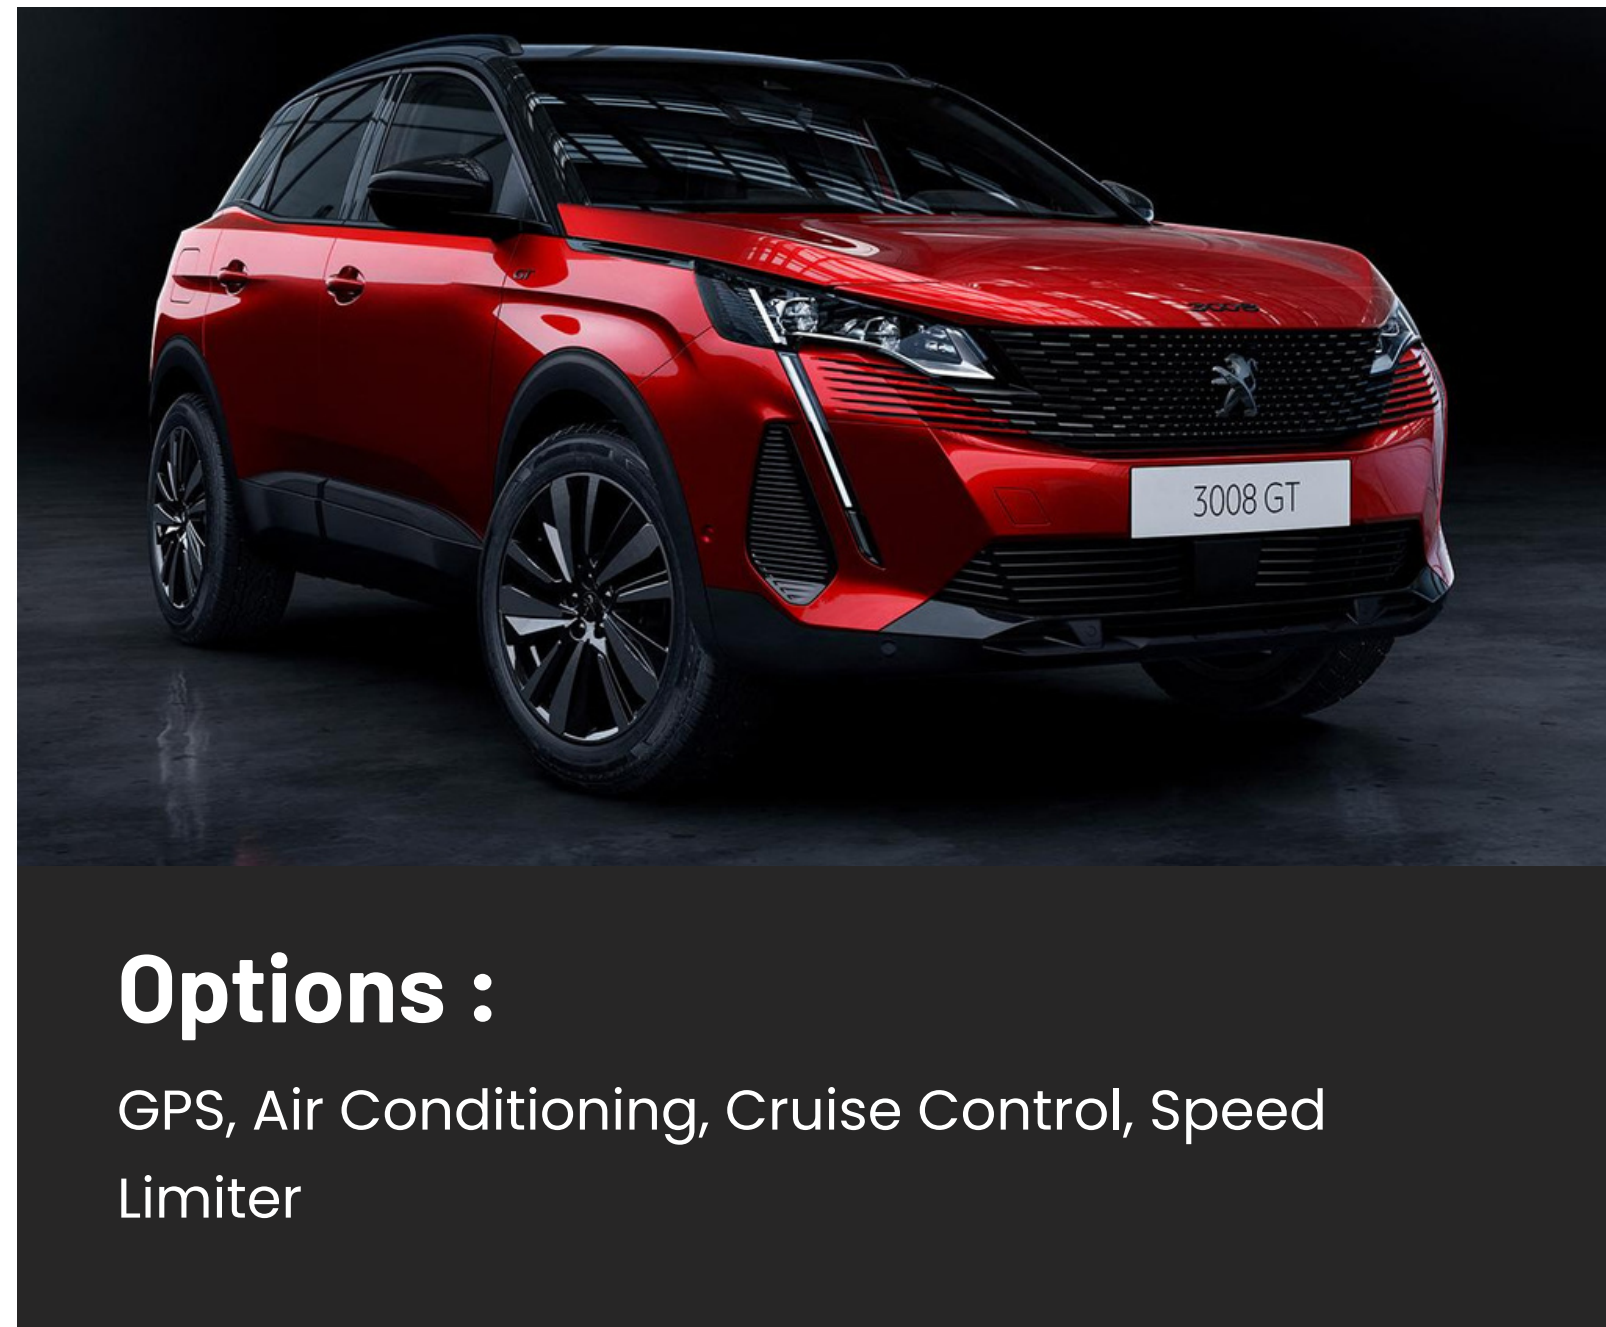

PEUGEOT 3008

CAR-2-EUROPE

Options :

GPS, Air Conditioning, Cruise Control, Speed Limiter

Length : 4447 mm
Width : 1841 mm
Height : 1624 mm

Petrol or
Hybrid-Petrol or
Diesel

Fuel Consumption
6.4/100km

Automatic

Seating Capacity : 5

Boot Volume :
520 litres